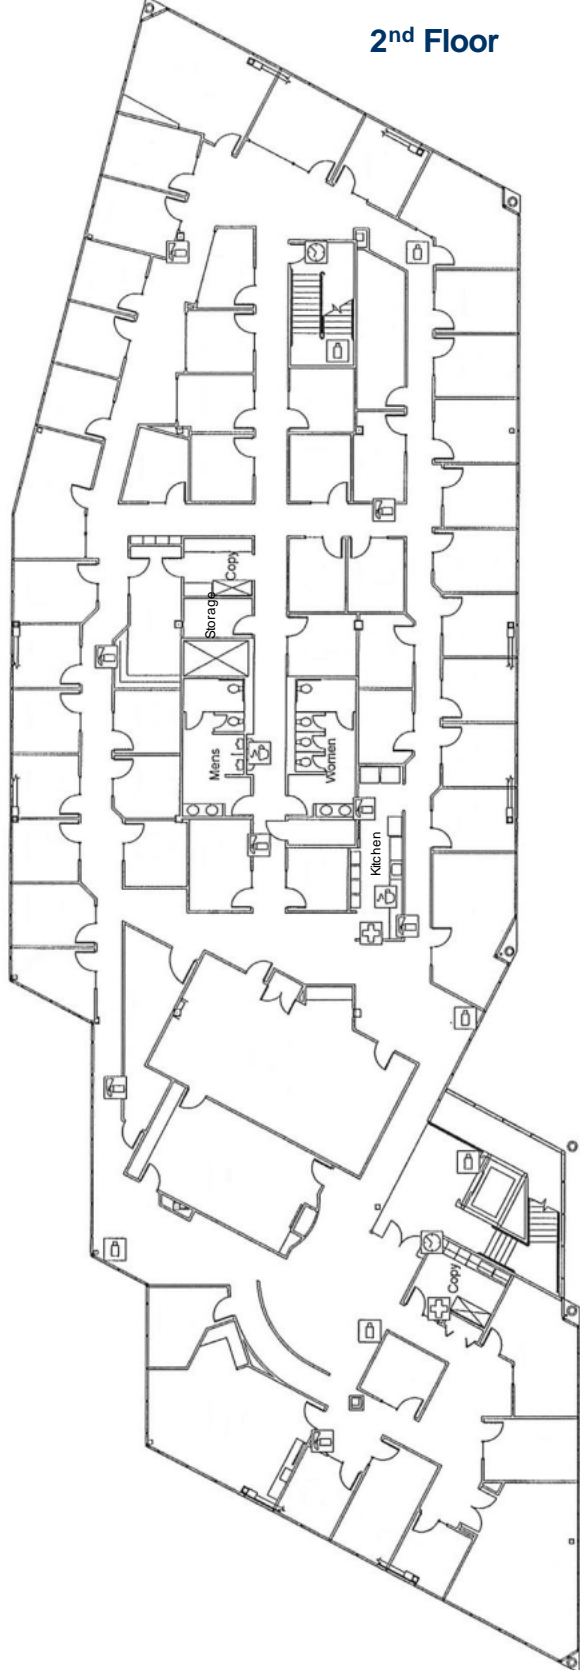

# Alstom Building (Areva)

3100 Northup Way • Bellevue, WA

Legal Description on:  
 LOT A, CITY OF BELLEVUE SHORT PLAT  
 NUMBER 85-21, RECORDED UNDER  
 RECORDING NUMBER 8511209007, IN KING  
 COUNTY, WASHINGTON.