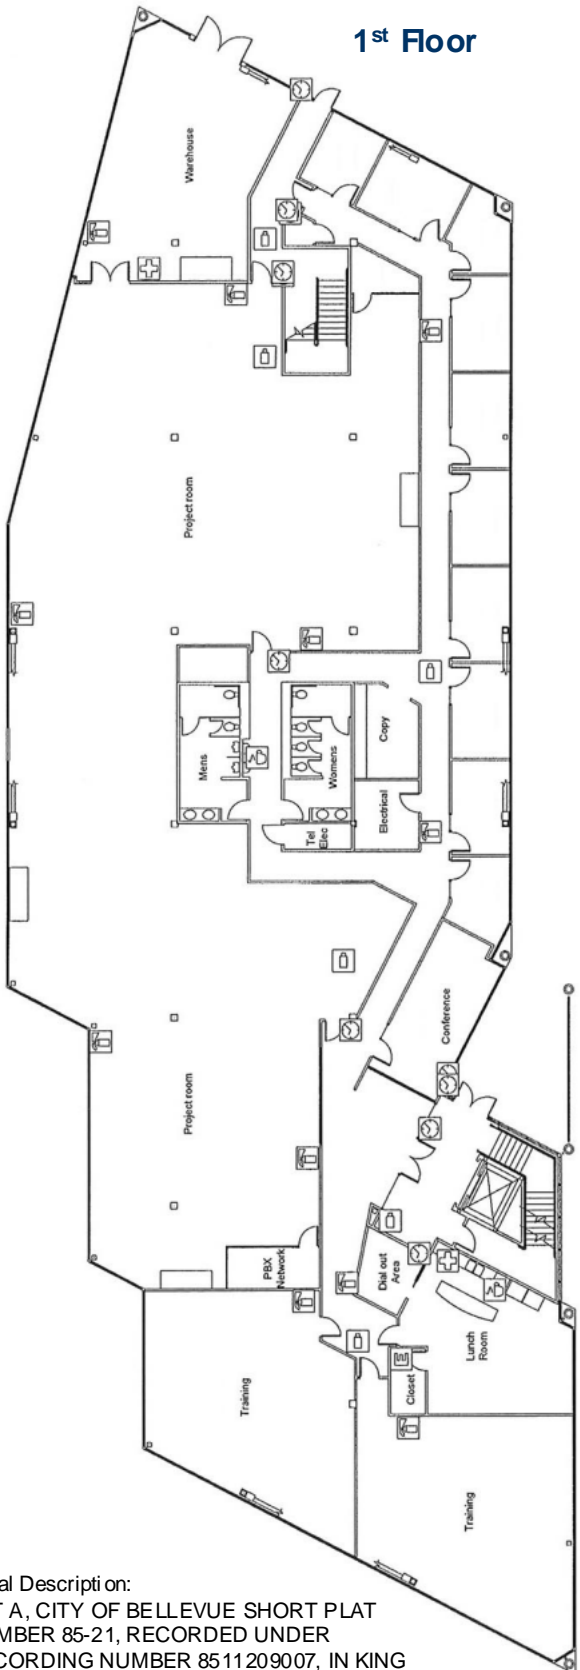

# Alstom Building (Areva)

3100 Northup Way • Bellevue, WA

Legal Description on:  
 LOT A, CITY OF BELLEVUE SHORT PLAT  
 NUMBER 85-21, RECORDED UNDER  
 RECORDING NUMBER 8511209007, IN KING  
 COUNTY, WASHINGTON.