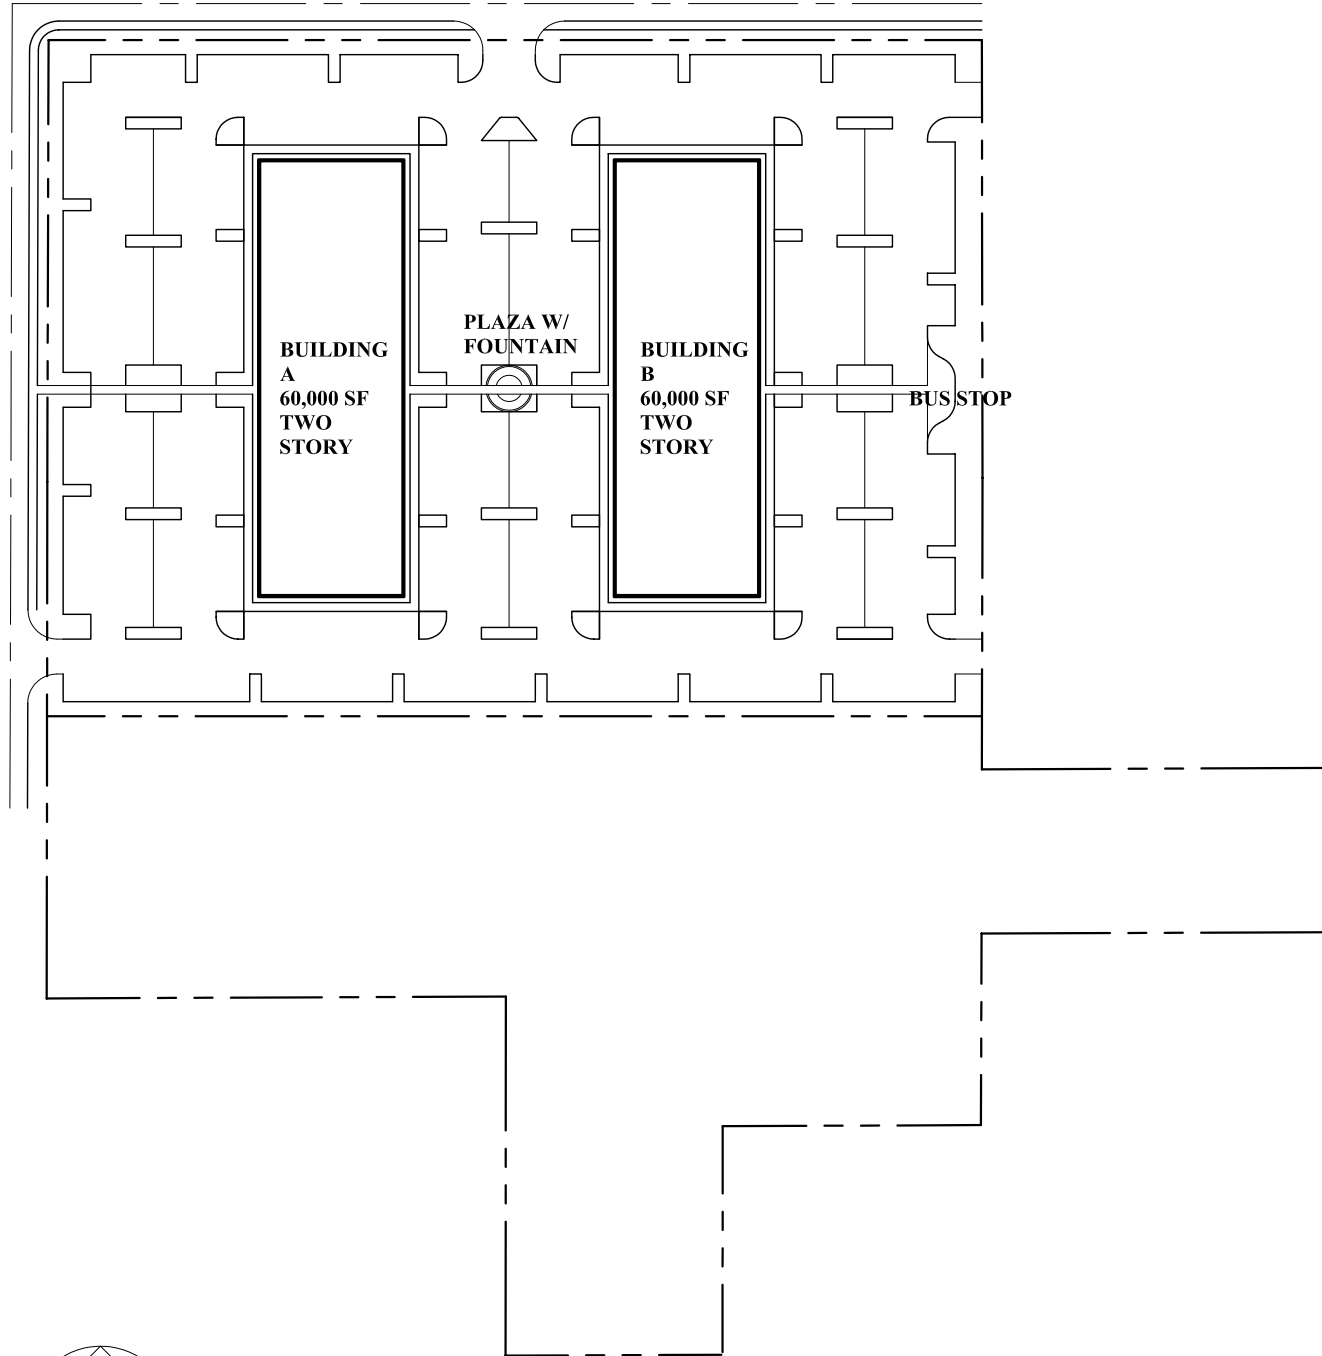

J STREET

N 20TH AVE

SITE PLAN

SITE AREA:
297,361 SF